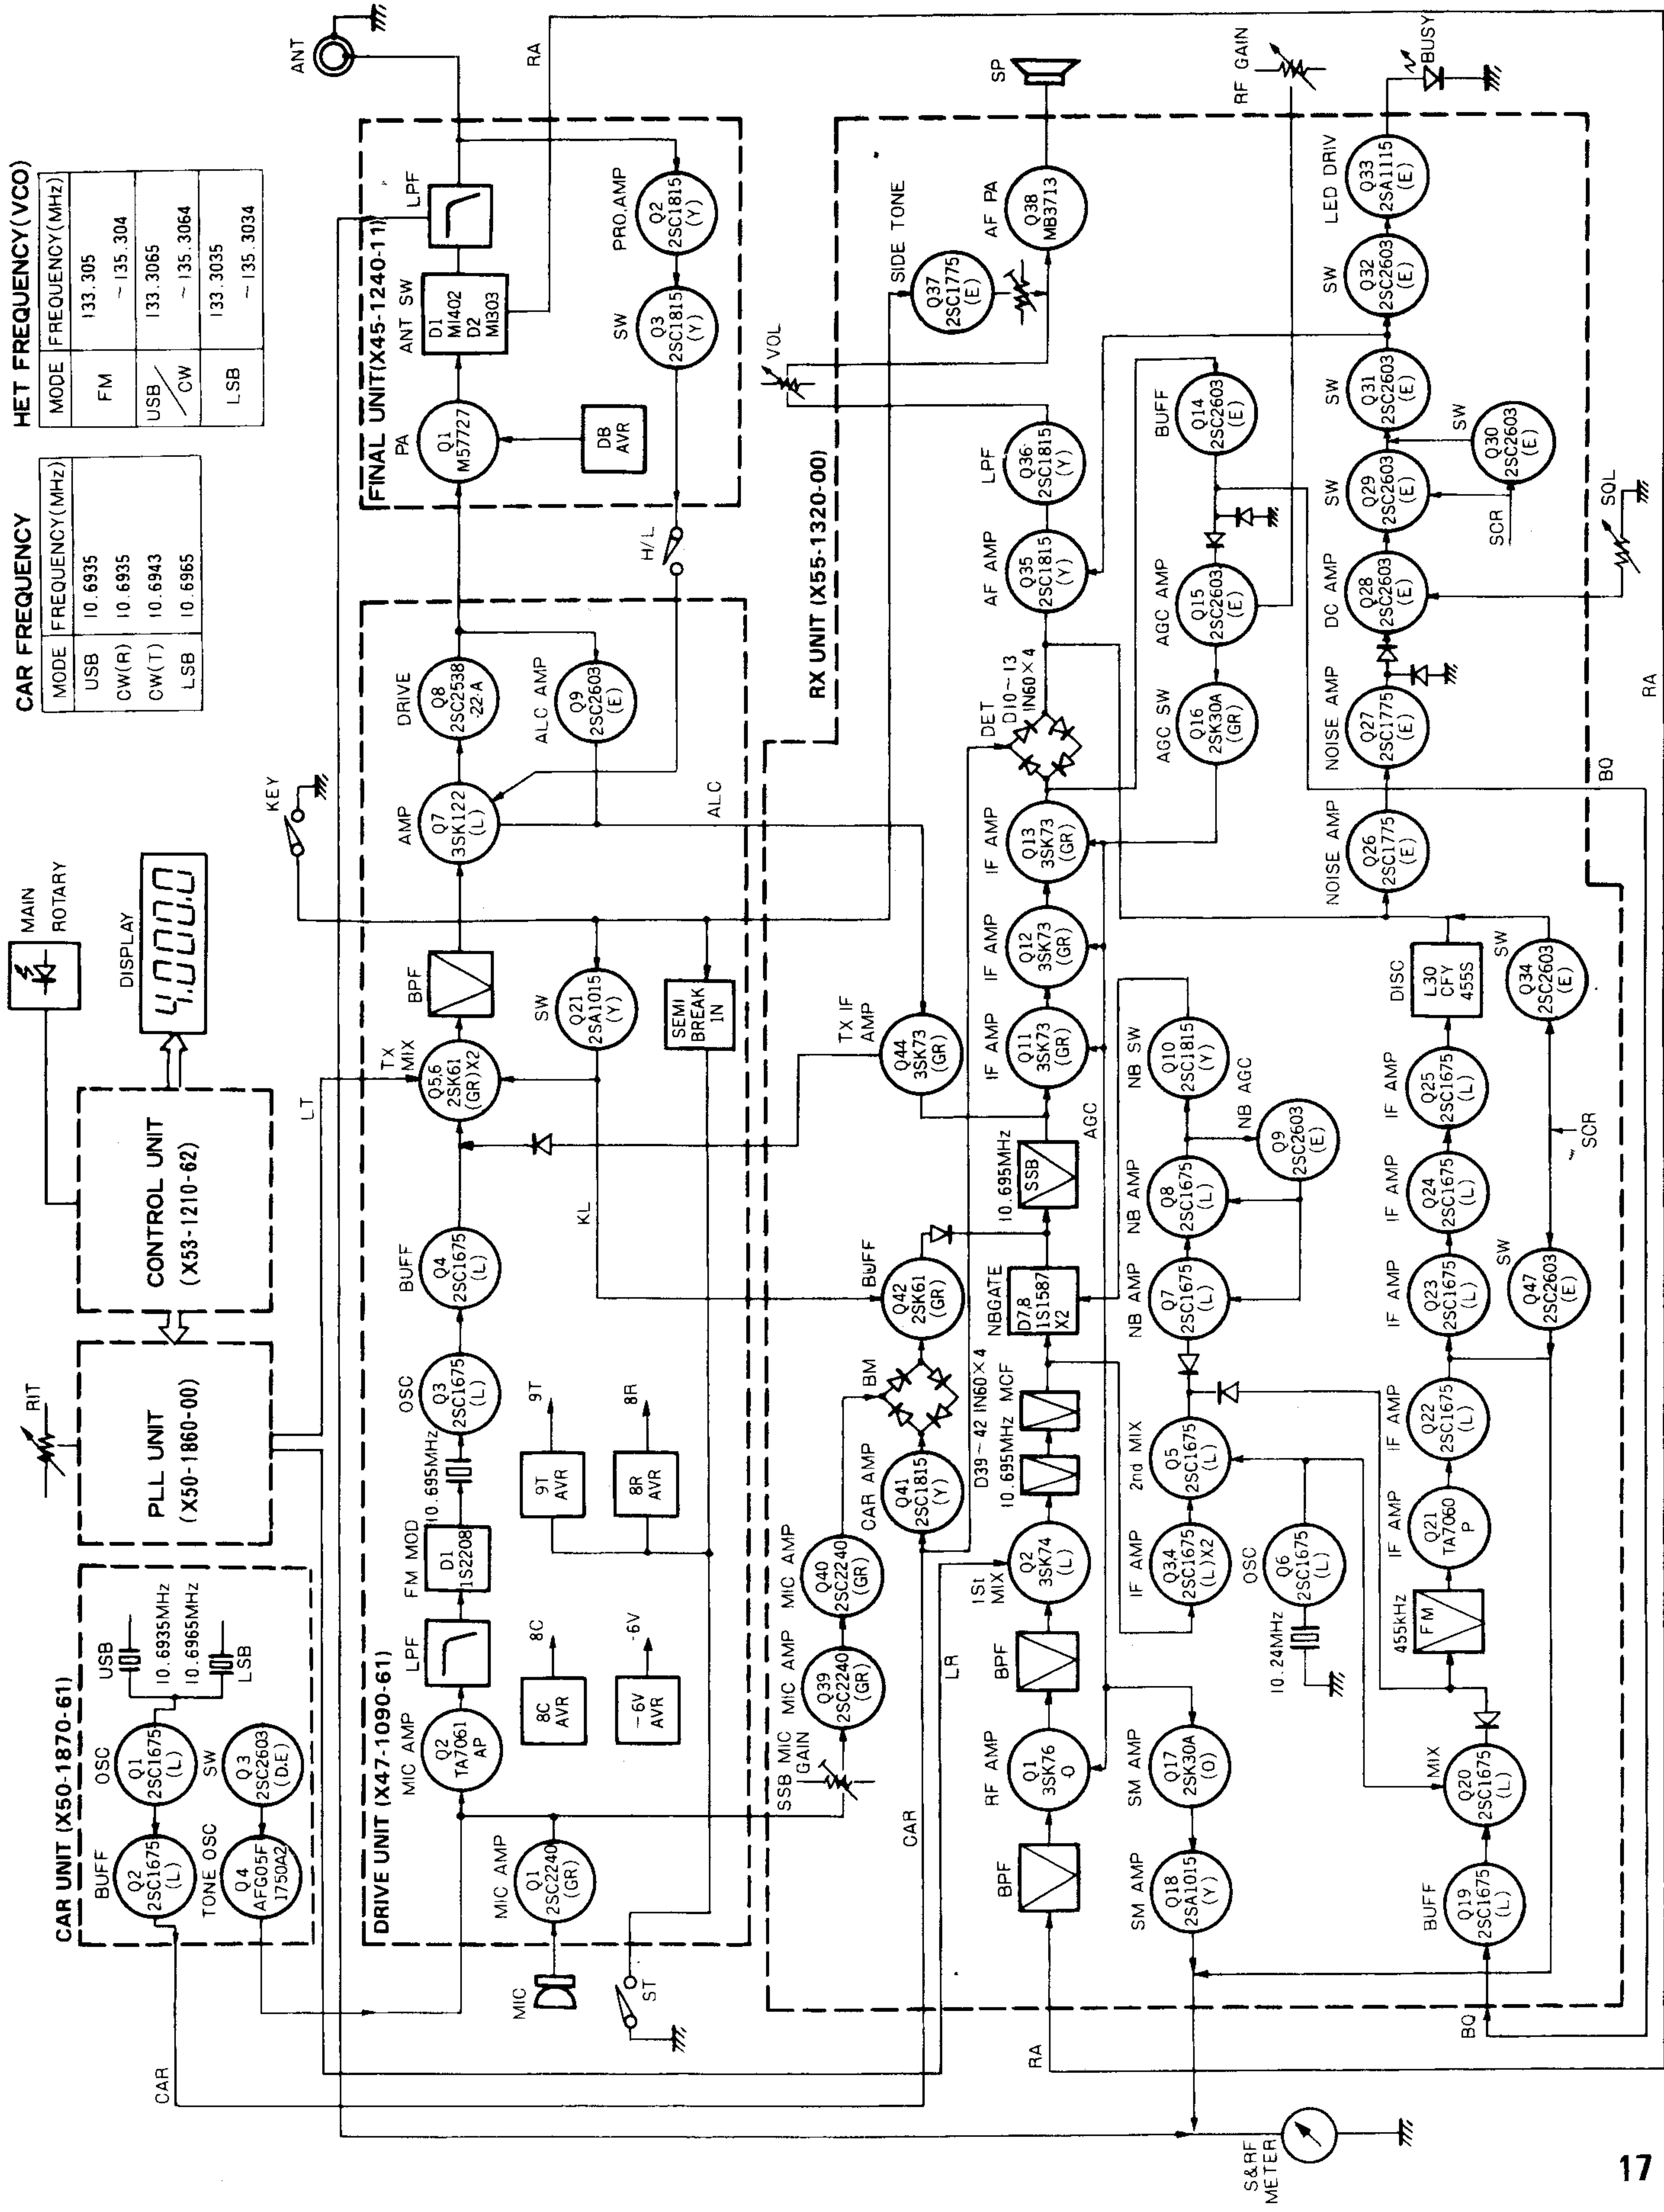

BLOCK DIAGRAM

HET FREQUENCY (VCO)

MODE	FREQUENCY (MHZ)
FM	133.305 ~ 135.304
USB	133.3065 ~ 135.3064
LSB	133.3035 ~ 135.3034

CAR FREQUENCY

MODE	FREQUENCY (MHZ)
USB	10.6935
CW(R)	10.6935
CW(T)	10.6943
LSB	10.6965

BLOCK DIAGRAM